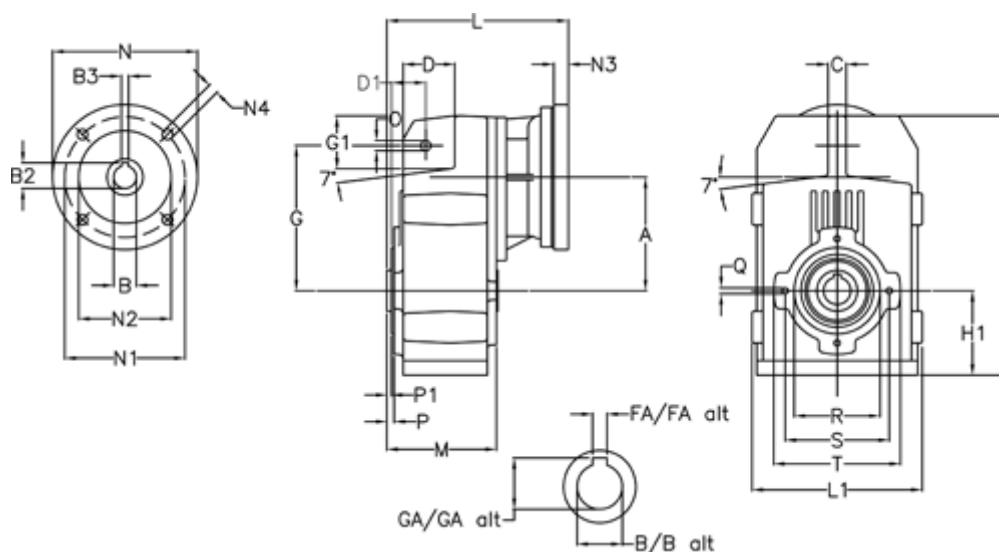

Article number: 29560201124240

Description: Shaft mounted gear
A202H30-11,2-P100B5

Measures

A = 125.00	FA = 8	M = 120.0	Q = M8x15
B = 30	G = 160	N = 250	R = 95
B1 = 28	G1 = 58.0	N1 = 215	S = 115
B2 = 31.3	GA = 33.3	N2 = 180	T = 140
B3 = 8	H = 286.0	N4 = M12x16	
C = 20	H1 = 92.5	O = 11	
D = 57.0	L = 227.0	P = 5.0	
D1 = 40.0	L1 = 188	P1 = 3.0	